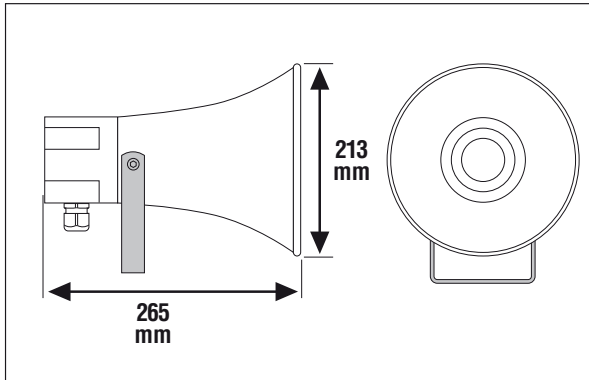

Dimensions