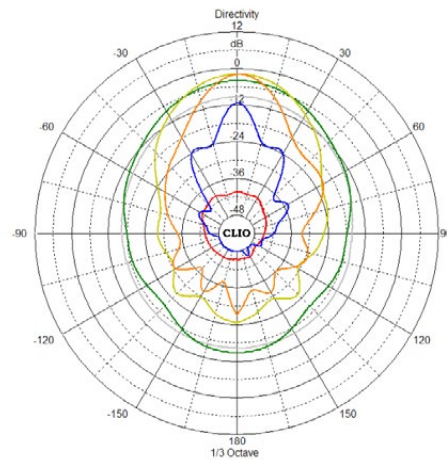

Polar diagram

Specifications

Rated Power	15 W
Transformer power taps	15 / 10 / 5 W
Rated impedance	0.667 / 1 / 2 kΩ
Sensitivity EN 54-24, 1 W / 1 m	105 dB
Sensitivity EN 54-24, max 1 m	117 dB
Transmission range	300 ... 16000 Hz
Dispersion angle	124° (H) / 143° (V) @ 1 kHz
Ambient temperature	-25 °C ... 55 °C
Storage temperature	-40 °C ... 70 °C
Type of protection	IP 66
Material	ABS
Color light	grey, similar to RAL 7035
Weight	approx. 2.05 kg
Declaration of Performance	CPR-DoP-2014005

Order information

Part No.

15 W Horn Loudspeaker EN 54 (L-VHP15A/EN)

582479