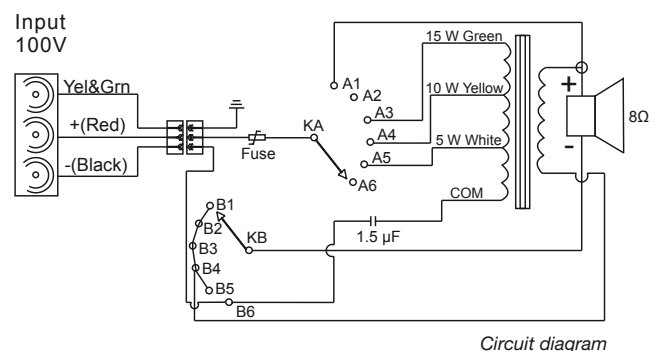

Mounting

The product can be easily mounted on the wall or column with the U-type bracket provided. The projection angle can be adjusted to maximize the coverage at the intended direction. Without additional junction box, cable can be directly connected to the loudspeaker.

Circuit diagram

Dimensions

Honeywell
8000Hz
2600Hz
5000Hz
1000Hz
2000Hz
4000Hz
8000Hz

Polar diagram

Specifications

Rated Power	15 W
Transformer power taps	15 / 10 / 5 W
Rated impedance	0.667 / 1 / 2 kΩ
Sensitivity EN 54-24, 1 W / 1 m	105 dB
Sensitivity EN 54-24, max 1 m	117 dB
Transmission range	300 ... 16000 Hz
Dispersion angle	124° (H) / 143° (V) @ 1 kHz
Ambient temperature	-25 °C ... 55 °C
Storage temperature	-40 °C ... 70 °C
Type of protection	IP 66
Material	ABS
Color light	grey, similar to RAL 7035
Weight	approx. 2.05 kg
Declaration of Performance	CPR-DoP-2014005