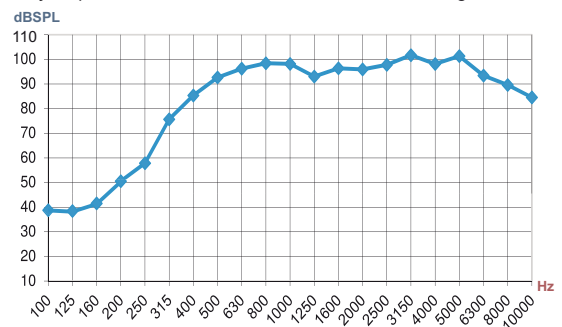

Power setting

The loudspeaker is equipped with a rotary switch for easy power tapping of 15 W, 10 W and 5 W.

Frequency response at 100 V / 4 m / 1 W, 1/3 oct. smoothing

Frequency response Active equalizer applied